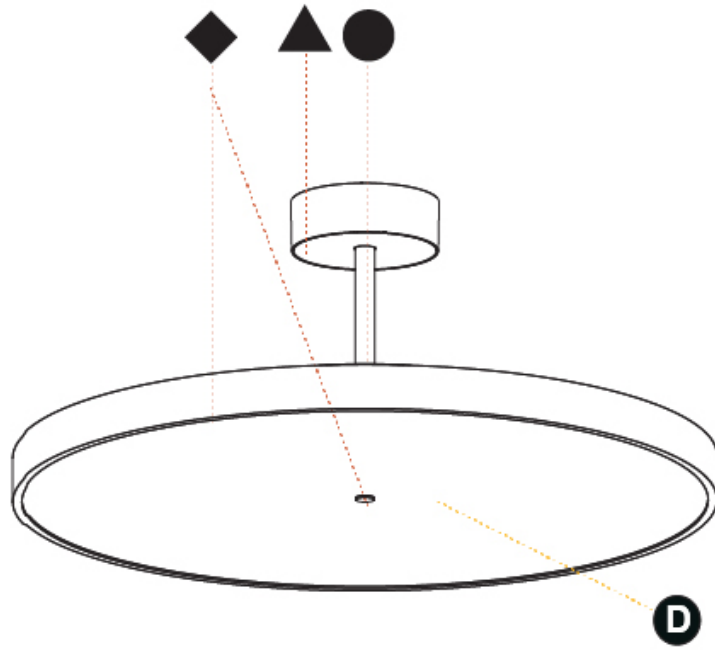

SIGN DIVA TUBE KORONA SUSPENSION

A300027-

PROJECT	_____
TYPE	_____
SPECIFIER	_____
QUANTITY	_____
DATE	_____

A